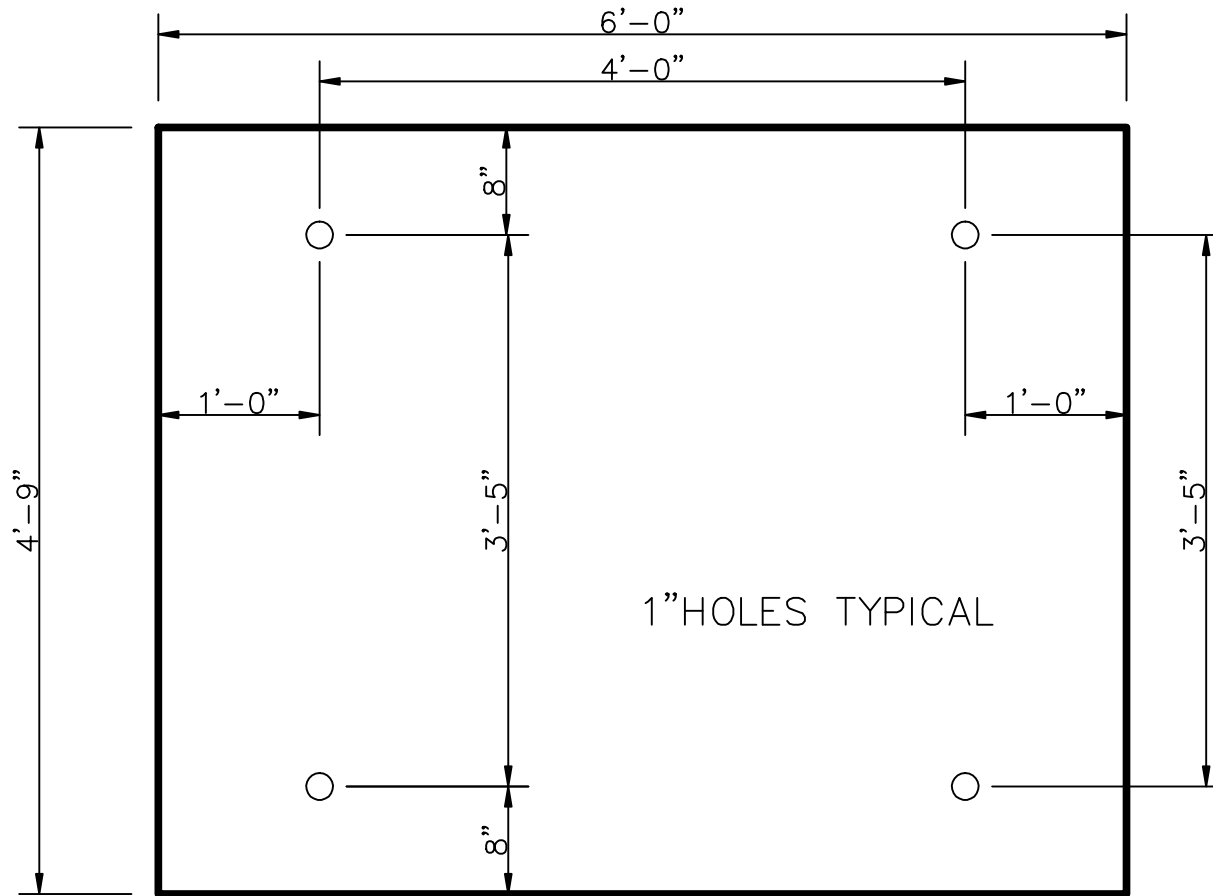

MAX. GLASS SIZE FOR TWO SUPPORT ARMS

CLEAR GLASS, 1/2" THK. FULLY TEMPERED
WITH A 30 MIL POLYVINYL INTERLAYER.
ALL EDGES POLISHED. TEMPERED GLASS LOGO
WILL APPEAR .